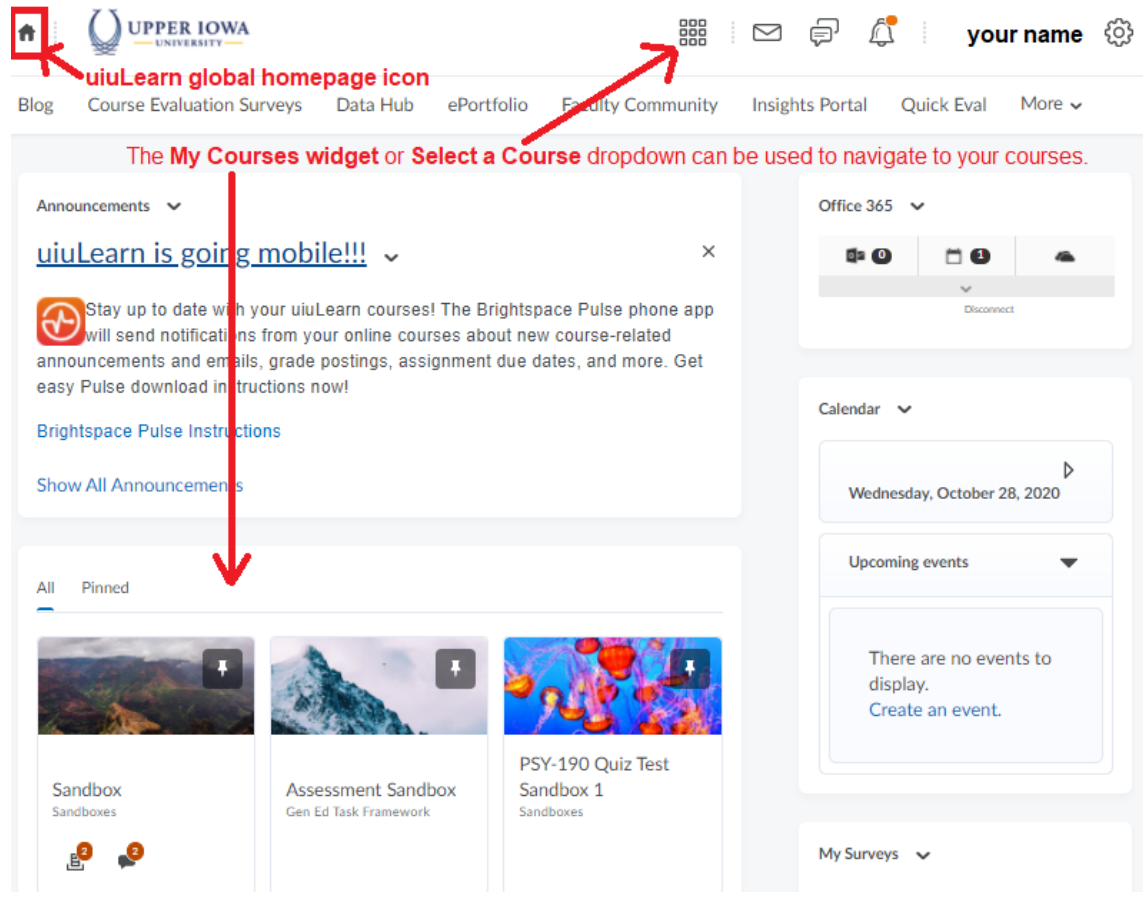

Navigating to Courses in uiuLearn

IMPORTANT: Courses are not accessible in uiuLearn until the course start date.

Table of Contents

- The My Courses Widget 2
  - Finding the My Courses Widget 2
  - My Courses Widget Advantages/Disadvantages 3
- The Select-a-Course (SAC) Icon 4
  - Finding the Select-a-Course Icon 4
  - SAC Advantages/Disadvantages 4

When logged in to uiuLearn, on the global homepage , there are two ways to navigate to your Courses, each of which have advantages, including:

- the Select-a-Course (waffle) icon
- the My Courses widget