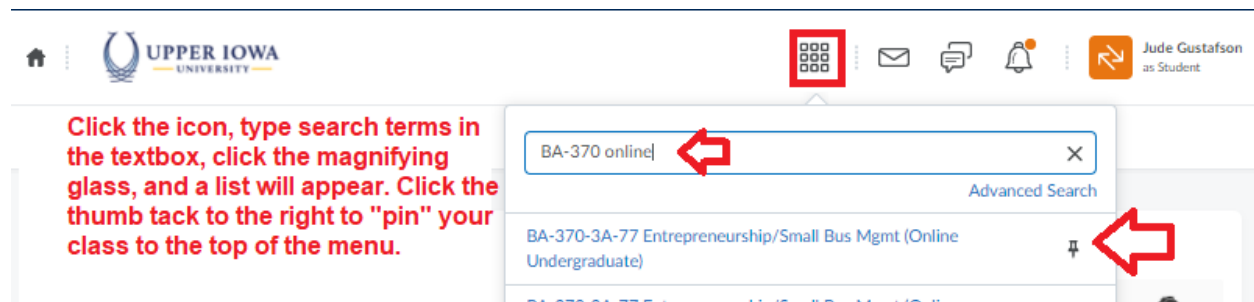

The Select-a-Course (SAC) Icon

Finding the Select-a-Course Icon

The Select-a-Course (SAC) icon, sometimes called the “waffle” icon, resides at the top, middle/right portion of the uiuLearn web pages.

SAC Advantages/Disadvantages

This icon is the quickest way to access your courses. Although it doesn't contain activities and discussion icons like the My Courses Widget, it is a permanent fixture not only on the global homepage, but also on your course homepages and when you navigate to courses and activities. Like the My Courses widget, it also gives you the ability to pin courses so that they stick to the top of the menu for easiest access, then unpin when you finish a class.

NOTE: if you pin courses to the SAC dropdown menu, they will also be pinned in the My Courses widget.

[Back to Table of Contents](#)